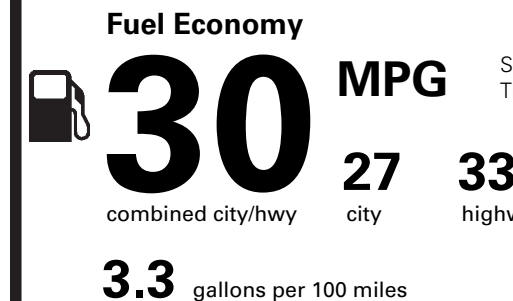

FUNCTIONAL

- AM/FM/MP3, 6 SPEAKERS
- AUTO START STOP TECH
- ELECTRIC PARKING BRAKE
- FORD CO-PILOT360™
- FORDPASS™ CONNECT 4GWI-FI HOTSPOT TELEMATICS MODEM
- INTELLIGENT ACCESS W/PUSH BUTTON START
- REAR VIEW CAMERA
- SECURICODE KEYLESS KEYPAD
- SIRIUSXM® - SVC N/A AK&HI
- SYNC®3 8" SCR N W/APPLINK®

SAFETY/SECURITY

- ADVANCETRAC® WITH RSC®
- AIRBAG - DRIVER KNEE
- AIRBAGS - DUAL STAGE FRONT
- AIRBAGS - FRONT SEAT MOUNTED SIDE IMPACT
- AIRBAGS - SAFETY CANOPY®
- LATCH CHILD SAFETY SYSTEM
- PERSONAL SAFETY SYSTEM™
- SOS POST-CRASH ALERT SYS™
- TIRE PRESSURE MONIT SYS

WARRANTY

- 3YR/36,000 BUMPER / BUMPER
- 5YR/60,000 POWERTRAIN
- 5YR/60,000 ROADSIDE ASSIST

INCLUDED ON THIS VEHICLE

(MSRP)

EQUIPMENT GROUP 200A

OPTIONAL EQUIPMENT/OTHER

2020 MODEL YEAR	
RAPID RED MET TINTED CC	395.00
.17" SHDW SLVR-PNTD ALUM WHEEL	
225/65R17 102H A/S BSW TIRES	
FRONT LICENSE PLATE BRACKET	NO CHARGE

PRICE INFORMATION

BASE PRICE	$27,095.00
TOTAL OPTIONS/OTHER	395.00
TOTAL VEHICLE & OPTIONS/OTHER	27,490.00
DESTINATION & DELIVERY	1,195.00

EPA DOT Fuel Economy and Environment

Gasoline Vehicle

Small SUVs range from 18 to 120 MPG. The best vehicle rates 136 MPGe.

You save $750
in fuel costs over 5 years compared to the average new vehicle.

Annual fuel cost **$1,350**