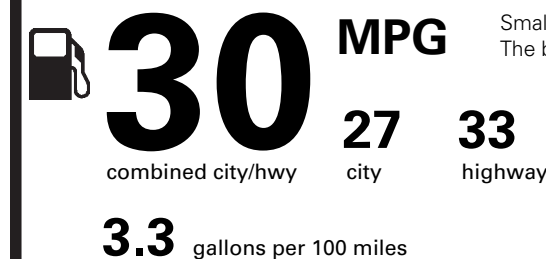

NO CHARGE

PRICE INFORMATION

BASE PRICE	\$27,105.00
TOTAL OPTIONS/OTHER	
TOTAL VEHICLE & OPTIONS/OTHER	27,105.00
DESTINATION & DELIVERY	1,195.00

EPA DOT Fuel Economy and Environment

Gasoline Vehicle

Fuel Economy

Small SUVs range from 16 to 120 MPG. The best vehicle rates 136 MPGe.

You save \$750

in fuel costs over 5 years compared to the average new vehicle.

Annual fuel cost

\$1,350

Fuel Economy & Greenhouse Gas Rating (tailpipe only) Smog Rating (tailpipe only)