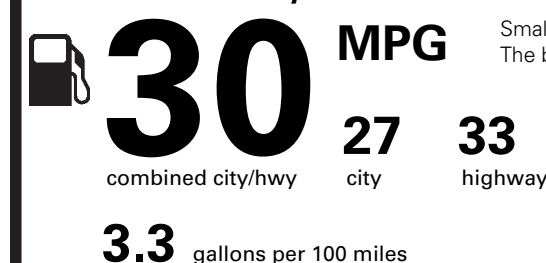

NO CHARGE

PRICE INFORMATION

BASE PRICE	\$24,885.00
TOTAL OPTIONS/OTHER	
TOTAL VEHICLE & OPTIONS/OTHER	24,885.00
DESTINATION & DELIVERY	1,245.00

EPA DOT Fuel Economy and Environment

Gasoline Vehicle

Fuel Economy

Small SUVs range from 16 to 120 MPG. The best vehicle rates 136 MPGe.

You save \$750

in fuel costs over 5 years compared to the average new vehicle.

Annual fuel cost

\$1,350

Fuel Economy & Greenhouse Gas Rating (tailpipe only) Smog Rating (tailpipe only)